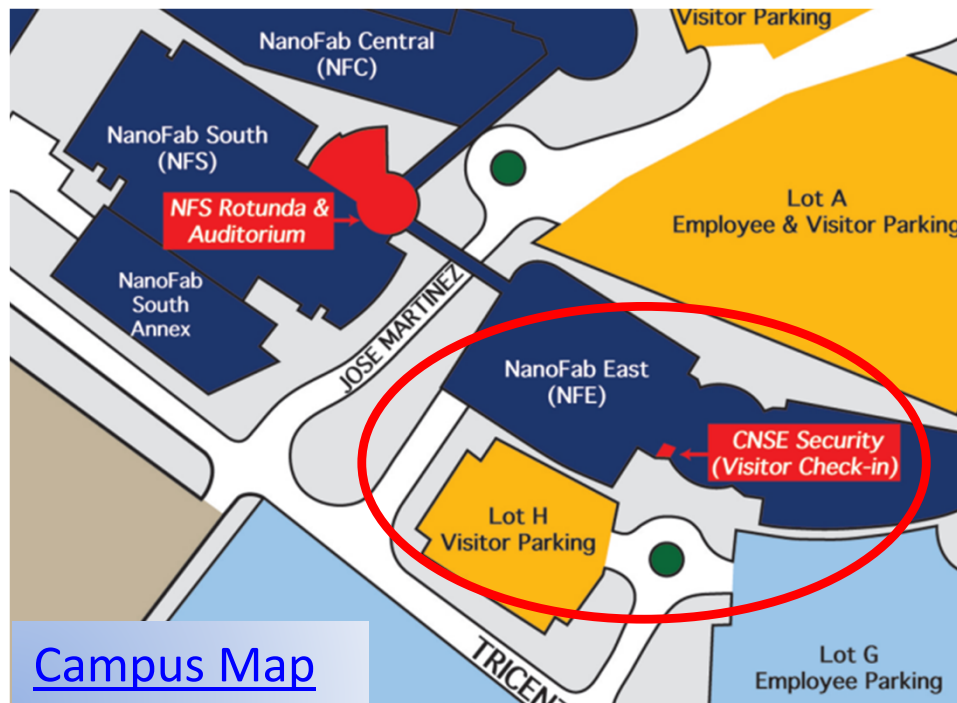

Site Access

- Enter through NFE
- Visitors must check in with Security and present a State-Issued ID
- Foreign Nationals must contact Priscilla LaFountain (PLaFountain@sunypoly.edu) prior to the event.
- Everyone must be escorted to the meeting.

Parking & Access

- Park in the visitor Lot H
- Parking is Free