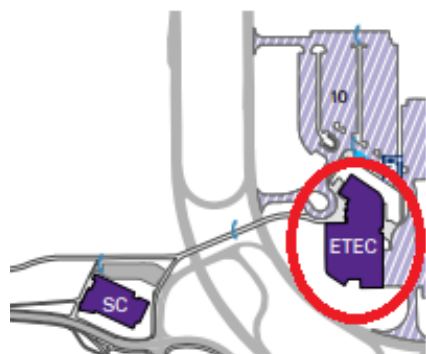

AIR & WASTE MANAGEMENT
ASSOCIATION

EASTERN NEW YORK CHAPTER

Announcing 2022-2023 In-Person Meetings and Venue Change!

Emerging Technology and
Entrepreneurship Complex (ETEC), near
the University at Albany Uptown Campus

2022-2023 Dates at ETEC:
Dec 14, Feb 8, May 10, Jun 14

Directions

- Enter from Washington Ave, Western Ave or get off I-90 on the State Office Campus.
- Follow ETEC on signs that are on the loop road

Parking

- Park in mixed lot (faculty, visitors, etc.)
- Take Ticket with you & pay \$5 at the parking vendor machine in the lot
- AWMA will refund the \$5 parking fee in cash upon check-in.

[Campus Maps and Directions - University at Albany](#)

Parking & Access

- Park in the visitor Lot H
- Parking is Free